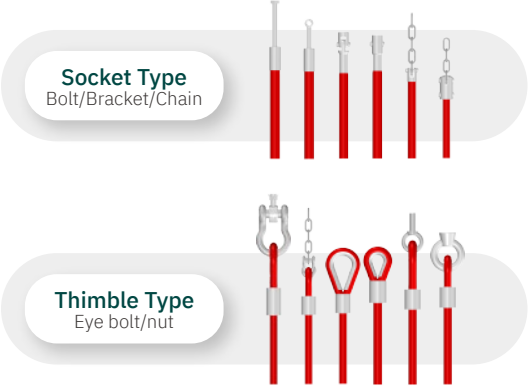

# Tower Play

1001~1016-series

4

To more see SCAN  
RC-T1006

High Level

Rope Connector