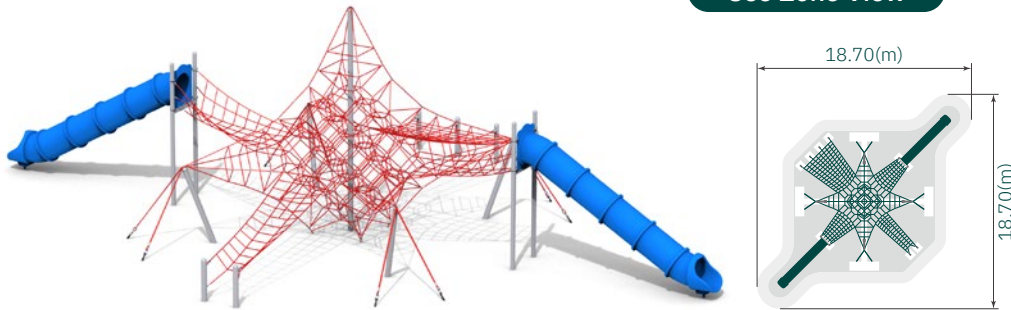

# Tower Play

1001~1016-series

4

To more see SCAN  
RC-T1006

High Level

Rope Connector

### Use Zone View

<b>Product Number</b>	<b>RC-T1009</b>
<b>Age</b>	6~12
<b>Capacity</b>	230
<b>Product Size</b>	(m) 26.78 X 20.51 ('-") 87' 11" X 67' 4"
<b>Overall Height</b>	(m) 5.77 / ('-) 18' 11"
<b>Fall Height</b>	(m) 1.90 / ('-) 6' 3"
<b>Use Zone</b>	(m) 30.91 X 23.37 ('-") 101' 6" X 76' 9"

### Use Zone View

<b>Product Number</b>	<b>RC-T1010</b>
<b>Age</b>	6~12
<b>Capacity</b>	75
<b>Product Size</b>	(m) 15.16 X 15.16 ('-") 49' 9" X 49' 9"
<b>Overall Height</b>	(m) 5.70 / ('-) 18' 8"
<b>Fall Height</b>	(m) 2.00 / ('-) 6' 7"
<b>Use Zone</b>	(m) 18.70 X 18.70 ('-") 61' 4" X 61' 4"