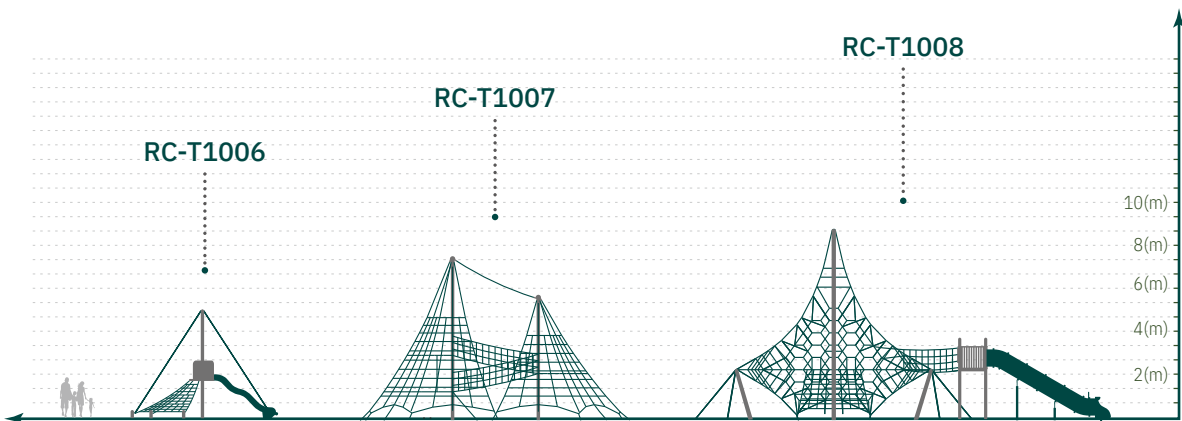

# Tower Play

1001~1016-series

4

To more see SCAN  
RC-T1006

High Level

Rope Connector

### Use Zone View

<b>Product Number</b>	<b>RC-T1009</b>
<b>Age</b>	6~12
<b>Capacity</b>	230
<b>Product Size</b>	(m) 26.78 X 20.51 ('-") 87' 11" X 67' 4"
<b>Overall Height</b>	(m) 5.77 / ('-) 18' 11"
<b>Fall Height</b>	(m) 1.90 / ('-) 6' 3"
<b>Use Zone</b>	(m) 30.91 X 23.37 ('-") 101' 6" X 76' 9"