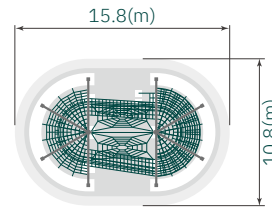

# NEW DESIGN Tower Play

**New Design**

Playground Net manufacturer RX Compound wire Rope  
Customized Design for playground Equipment

Use Zone View

Product Number	<b>RC-T1001</b>
Age	6~12
Capacity	100
Product Size	(m) 12.44 X 7.84 ('-") 40' 10" X 25' 7"
Overall Height	(m) 6.82 / ('-) 22' 5"
Fall Height	(m) 1.80 / ('-) 5' 11"
Use Zone	(m) 15.80 X 10.80 ('-") 51' 11" X 35' 6"

Use Zone View

Product Number	<b>RC-T1001-S</b>
Age	6~12
Capacity	100
Product Size	(m) 12.44 X 11.25 ('-") 40' 10" X 36' 11"
Overall Height	(m) 6.82 / ('-) 22' 5"
Fall Height	(m) 1.80 / ('-) 5' 11"
Use Zone	(m) 15.80 X 13.91 ('-") 51' 11" X 45' 8"

Use Zone View

Product Number	<b>RC-T1002</b>
Age	6~12
Capacity	50
Product Size	(m) 8.87 X 7.58 ('-") 29' 11" X 24' 11"
Overall Height	(m) 5.20 / ('-) 17' 1"
Fall Height	(m) 0.50 / ('-) 1' 8"
Use Zone	(m) 11.55 X 10.02 ('-") 37' 11" X 32' 11"

Use Zone View

Product Number	<b>RC-T1004</b>
Age	6~12
Capacity	250
Product Size	(m) 29.84 X 33.46 ('-") 97' 11" X 109' 10"
Overall Height	(m) 7.57 / ('-) 24' 10"
Fall Height	(m) 2.30 / ('-) 7' 7"
Use Zone	(m) 33.31 X 37.46 ('-") 109' 4" X 122' 11"