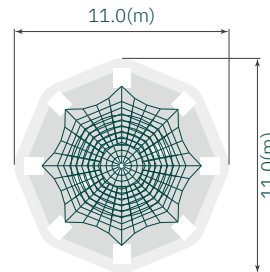

### Product Spec

		
Steel Pipe φ 139.8	Tube Slide PE(Polyethylene)	Ball Aluminum
		
Rope φ 20	Panel HDPE(High Density PE)	Post Plate Powder Coating

Use Zone View

Product Number	<b>RC-T1003-2</b>
Age	6~12
Capacity	20
Product Size	(m) 2.80 X 2.80 ('-") 9' 2" X 9' 2"
Overall Height	(m) 5.30 / ('-) 17' 5"
Fall Height	(m) 2.90 / ('-) 9' 6"
Use Zone	(m) 5.80 X 5.80 ('-") 19' 1" X 19' 1"

Use Zone View

Product Number	<b>RC-T1004</b>
Age	6~12
Capacity	250
Product Size	(m) 29.84 X 33.46 ('-") 97' 11" X 109' 10"
Overall Height	(m) 7.57 / ('-) 24' 10"
Fall Height	(m) 2.30 / ('-) 7' 7"
Use Zone	(m) 33.31 X 37.46 ('-") 109' 4" X 122' 11"

Use Zone View

Product Number	<b>RC-T1005</b>
Age	6~12
Capacity	80
Product Size	(m) 8.56 X 8.56 ('-") 28' 1" X 28' 1"
Overall Height	(m) 5.82 / ('-) 19' 1"
Fall Height	(m) 1.30 / ('-) 4' 3"
Use Zone	(m) 11.0 X 11.0 ('-") 36' 1" X 36' 1"