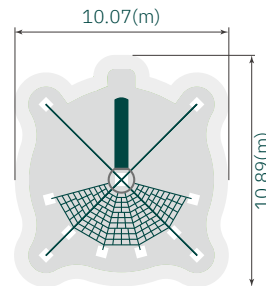

Use Zone View

Product Number	<b>RC-T1001-S</b>
Age	6~12
Capacity	100
Product Size	(m) 12.44 X 11.25 ('-") 40' 10" X 36' 11"
Overall Height	(m) 6.82 / ('-) 22' 5"
Fall Height	(m) 1.80 / ('-) 5' 11"
Use Zone	(m) 15.80 X 13.91 ('-") 51' 11" X 45' 8"

### Use Zone View

<b>Product Number</b>	<b>RC-T1006</b>
<b>Age</b>	6~12
<b>Capacity</b>	100
<b>Product Size</b>	(m) 12.36 X 7.10 ('-") 40' 7" X 23' 4"
<b>Overall Height</b>	(m) 7.61 / ('-) 24' 12"
<b>Fall Height</b>	(m) 2.10 / ('-) 6' 11"
<b>Use Zone</b>	(m) 15.66 X 10.59 ('-") 51' 5" X 34' 9"

### Use Zone View

<b>Product Number</b>	<b>RC-T1007</b>
<b>Age</b>	6~12
<b>Capacity</b>	95
<b>Product Size</b>	(m) 16.89 X 16.89 ('-") 55' 5" X 55' 5"
<b>Overall Height</b>	(m) 8.78 / ('-) 28' 10"
<b>Fall Height</b>	(m) 2.30 / ('-) 7' 7"
<b>Use Zone</b>	(m) 19.53 X 19.53 ('-") 64' 2" X 64' 2"

### Use Zone View

<b>Product Number</b>	<b>RC-T1008</b>
<b>Age</b>	6~12
<b>Capacity</b>	30
<b>Product Size</b>	(m) 7.08 X 7.39 ('-") 23' 3" X 24' 3"
<b>Overall Height</b>	(m) 5.22 / ('-) 17' 2"
<b>Fall Height</b>	(m) 1.60 / ('-) 5' 3"
<b>Use Zone</b>	(m) 10.07 X 10.89 ('-") 33' 1" X 35' 9"