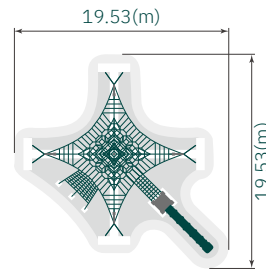

### High Level

### Rope Color

### Use Zone View

<b>Product Number</b>	<b>RC-T1006</b>
<b>Age</b>	6~12
<b>Capacity</b>	100
<b>Product Size</b>	(m) 12.36 X 7.10 ('-") 40' 7" X 23' 4"
<b>Overall Height</b>	(m) 7.61 / ('-) 24' 12"
<b>Fall Height</b>	(m) 2.10 / ('-) 6' 11"
<b>Use Zone</b>	(m) 15.66 X 10.59 ('-") 51' 5" X 34' 9"

### Use Zone View

<b>Product Number</b>	<b>RC-T1007</b>
<b>Age</b>	6~12
<b>Capacity</b>	95
<b>Product Size</b>	(m) 16.89 X 16.89 ('-") 55' 5" X 55' 5"
<b>Overall Height</b>	(m) 8.78 / ('-) 28' 10"
<b>Fall Height</b>	(m) 2.30 / ('-) 7' 7"
<b>Use Zone</b>	(m) 19.53 X 19.53 ('-") 64' 2" X 64' 2"