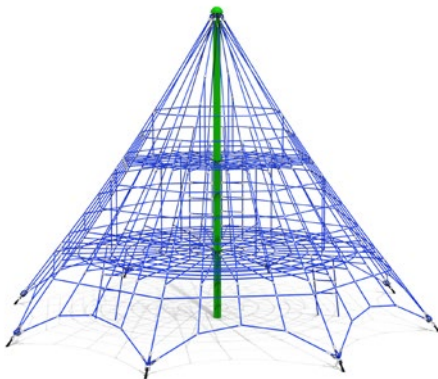

### High Level

### Product Spec

		
Steel Pipe φ 139.8	Tube Slide PE(Polyethylene)	Ball Aluminum
		
Rope φ 20	Panel HDPE(High Density PE)	Post Plate Powder Coating

Use Zone View

Product Number	<b>RC-T1003-2</b>
Age	6~12
Capacity	20
Product Size	(m) 2.80 X 2.80 ('-") 9' 2" X 9' 2"
Overall Height	(m) 5.30 / ('-) 17' 5"
Fall Height	(m) 2.90 / ('-) 9' 6"
Use Zone	(m) 5.80 X 5.80 ('-") 19' 1" X 19' 1"

Use Zone View

Product Number	<b>RC-T1004</b>
Age	6~12
Capacity	250
Product Size	(m) 29.84 X 33.46 ('-") 97' 11" X 109' 10"
Overall Height	(m) 7.57 / ('-) 24' 10"
Fall Height	(m) 2.30 / ('-) 7' 7"
Use Zone	(m) 33.31 X 37.46 ('-") 109' 4" X 122' 11"

Use Zone View

Product Number	<b>RC-T1005</b>
Age	6~12
Capacity	80
Product Size	(m) 8.56 X 8.56 ('-") 28' 1" X 28' 1"
Overall Height	(m) 5.82 / ('-) 19' 1"
Fall Height	(m) 1.30 / ('-) 4' 3"
Use Zone	(m) 11.0 X 11.0 ('-") 36' 1" X 36' 1"