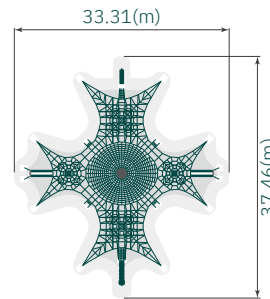

Use Zone View

Product Number	<b>RC-T1001-S</b>
Age	6~12
Capacity	100
Product Size	(m) 12.44 X 11.25 ('-") 40' 10" X 36' 11"
Overall Height	(m) 6.82 / ('-) 22' 5"
Fall Height	(m) 1.80 / ('-) 5' 11"
Use Zone	(m) 15.80 X 13.91 ('-") 51' 11" X 45' 8"

### Product Spec

		
Steel Pipe φ 139.8	Tube Slide PE(Polyethylene)	Ball Aluminum
		
Rope φ 20	Panel HDPE(High Density PE)	Post Plate Powder Coating

Use Zone View

Product Number	<b>RC-T1003-2</b>
Age	6~12
Capacity	20
Product Size	(m) 2.80 X 2.80 ('-") 9' 2" X 9' 2"
Overall Height	(m) 5.30 / ('-) 17' 5"
Fall Height	(m) 2.90 / ('-) 9' 6"
Use Zone	(m) 5.80 X 5.80 ('-") 19' 1" X 19' 1"

Use Zone View

Product Number	<b>RC-T1004</b>
Age	6~12
Capacity	250
Product Size	(m) 29.84 X 33.46 ('-") 97' 11" X 109' 10"
Overall Height	(m) 7.57 / ('-) 24' 10"
Fall Height	(m) 2.30 / ('-) 7' 7"
Use Zone	(m) 33.31 X 37.46 ('-") 109' 4" X 122' 11"

Use Zone View

Product Number	<b>RC-T1005</b>
Age	6~12
Capacity	80
Product Size	(m) 8.56 X 8.56 ('-") 28' 1" X 28' 1"
Overall Height	(m) 5.82 / ('-) 19' 1"
Fall Height	(m) 1.30 / ('-) 4' 3"
Use Zone	(m) 11.0 X 11.0 ('-") 36' 1" X 36' 1"