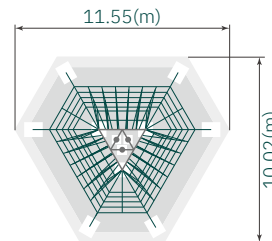

# NEW DESIGN Tower Play

**New Design**

Playground Net manufacturer RX Compound wire Rope  
Customized Design for playground Equipment

Use Zone View

Product Number	<b>RC-T1001</b>
Age	6~12
Capacity	100
Product Size	(m) 12.44 X 7.84 ('-") 40' 10" X 25' 7"
Overall Height	(m) 6.82 / ('-) 22' 5"
Fall Height	(m) 1.80 / ('-) 5' 11"
Use Zone	(m) 15.80 X 10.80 ('-") 51' 11" X 35' 6"

Use Zone View

Product Number	<b>RC-T1001-S</b>
Age	6~12
Capacity	100
Product Size	(m) 12.44 X 11.25 ('-") 40' 10" X 36' 11"
Overall Height	(m) 6.82 / ('-) 22' 5"
Fall Height	(m) 1.80 / ('-) 5' 11"
Use Zone	(m) 15.80 X 13.91 ('-") 51' 11" X 45' 8"

Use Zone View

Product Number	<b>RC-T1002</b>
Age	6~12
Capacity	50
Product Size	(m) 8.87 X 7.58 ('-") 29' 11" X 24' 11"
Overall Height	(m) 5.20 / ('-) 17' 1"
Fall Height	(m) 0.50 / ('-) 1' 8"
Use Zone	(m) 11.55 X 10.02 ('-") 37' 11" X 32' 11"

Use Zone View

Product Number	<b>RC-T1004</b>
Age	6~12
Capacity	250
Product Size	(m) 29.84 X 33.46 ('-") 97' 11" X 109' 10"
Overall Height	(m) 7.57 / ('-) 24' 10"
Fall Height	(m) 2.30 / ('-) 7' 7"
Use Zone	(m) 33.31 X 37.46 ('-") 109' 4" X 122' 11"