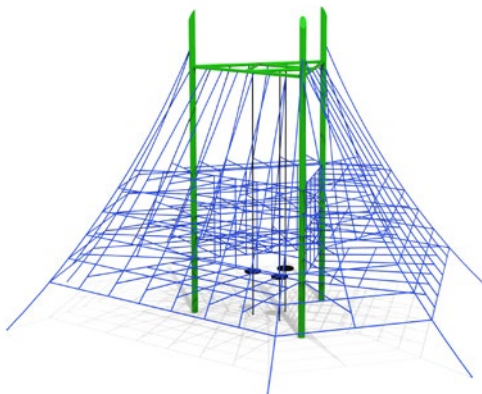

# NEW DESIGN Tower Play

**New Design**

Playground Net manufacturer RX Compound wire Rope  
Customized Design for playground Equipment

Use Zone View

Product Number	<b>RC-T1001</b>
Age	6~12
Capacity	100
Product Size	(m) 12.44 X 7.84 ('-") 40' 10" X 25' 7"
Overall Height	(m) 6.82 / ('-) 22' 5"
Fall Height	(m) 1.80 / ('-) 5' 11"
Use Zone	(m) 15.80 X 10.80 ('-") 51' 11" X 35' 6"

Use Zone View

Product Number	<b>RC-T1001-S</b>
Age	6~12
Capacity	100
Product Size	(m) 12.44 X 11.25 ('-") 40' 10" X 36' 11"
Overall Height	(m) 6.82 / ('-) 22' 5"
Fall Height	(m) 1.80 / ('-) 5' 11"
Use Zone	(m) 15.80 X 13.91 ('-") 51' 11" X 45' 8"

Use Zone View

Product Number	<b>RC-T1002</b>
Age	6~12
Capacity	50
Product Size	(m) 8.87 X 7.58 ('-") 29' 11" X 24' 11"
Overall Height	(m) 5.20 / ('-) 17' 1"
Fall Height	(m) 0.50 / ('-) 1' 8"
Use Zone	(m) 11.55 X 10.02 ('-") 37' 11" X 32' 11"