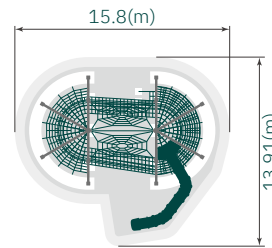

# NEW DESIGN Tower Play

**New Design**

Playground Net manufacturer RX Compound wire Rope  
Customized Design for playground Equipment

Use Zone View

Product Number	<b>RC-T1001</b>
Age	6~12
Capacity	100
Product Size	(m) 12.44 X 7.84 ('-") 40' 10" X 25' 7"
Overall Height	(m) 6.82 / ('-) 22' 5"
Fall Height	(m) 1.80 / ('-) 5' 11"
Use Zone	(m) 15.80 X 10.80 ('-") 51' 11" X 35' 6"

Use Zone View

Product Number	<b>RC-T1001-S</b>
Age	6~12
Capacity	100
Product Size	(m) 12.44 X 11.25 ('-") 40' 10" X 36' 11"
Overall Height	(m) 6.82 / ('-) 22' 5"
Fall Height	(m) 1.80 / ('-) 5' 11"
Use Zone	(m) 15.80 X 13.91 ('-") 51' 11" X 45' 8"

Use Zone View

Product Number	<b>RC-T1002</b>
Age	6~12
Capacity	50
Product Size	(m) 8.87 X 7.58 ('-") 29' 11" X 24' 11"
Overall Height	(m) 5.20 / ('-) 17' 1"
Fall Height	(m) 0.50 / ('-) 1' 8"
Use Zone	(m) 11.55 X 10.02 ('-") 37' 11" X 32' 11"

### Product Spec

		
Steel Pipe φ 139.8	Tube Slide PE(Polyethylene)	Ball Aluminum
		
Rope φ 20	Panel HDPE(High Density PE)	Post Plate Powder Coating

Use Zone View

Product Number	<b>RC-T1003-2</b>
Age	6~12
Capacity	20
Product Size	(m) 2.80 X 2.80 ('-") 9' 2" X 9' 2"
Overall Height	(m) 5.30 / ('-) 17' 5"
Fall Height	(m) 2.90 / ('-) 9' 6"
Use Zone	(m) 5.80 X 5.80 ('-") 19' 1" X 19' 1"