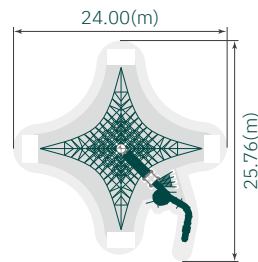

### Use Zone View

<b>Product Number</b>	<b>RC-T1009</b>
<b>Age</b>	6~12
<b>Capacity</b>	230
<b>Product Size</b>	(m) 26.78 X 20.51 ('-") 87' 11" X 67' 4"
<b>Overall Height</b>	(m) 5.77 / ('-) 18' 11"
<b>Fall Height</b>	(m) 1.90 / ('-) 6' 3"
<b>Use Zone</b>	(m) 30.91 X 23.37 ('-") 101' 6" X 76' 9"

### Use Zone View

<b>Product Number</b>	<b>RC-T1010</b>
<b>Age</b>	6~12
<b>Capacity</b>	75
<b>Product Size</b>	(m) 15.16 X 15.16 ('-") 49' 9" X 49' 9"
<b>Overall Height</b>	(m) 5.70 / ('-) 18' 8"
<b>Fall Height</b>	(m) 2.00 / ('-) 6' 7"
<b>Use Zone</b>	(m) 18.70 X 18.70 ('-") 61' 4" X 61' 4"

### Use Zone View

<b>Product Number</b>	<b>RC-T1011-S</b>
<b>Age</b>	6~12
<b>Capacity</b>	50
<b>Product Size</b>	(m) 10.64 X 10.74 ('-") 34' 11" X 35' 3"
<b>Overall Height</b>	(m) 5.82 / ('-) 19' 1"
<b>Fall Height</b>	(m) 1.80 / ('-) 5' 11"
<b>Use Zone</b>	(m) 11.27 X 14.30 ('-") 36' 12" X 46' 11"

4

To more see 'SCAN'  
**RC-T1016**

Use Zone View

<b>Product Number</b>	<b>RC-T1016</b>
<b>Product name</b>	Tower Net concept design
<b>Age</b>	6~12
<b>Capacity</b>	200
<b>Product Size</b>	(m) 21.00 X 22.25 ('-") 70' 7" X 49' 8"
<b>Overall Hight</b>	(m) 12.54 / ('-) 41' 2"
<b>Fall Hight</b>	(m) 2.20 / ('-) 7' 3"
<b>Use Zone</b>	(m) 24.00 X 25.76 ('-") 78' 9" X 84' 6"