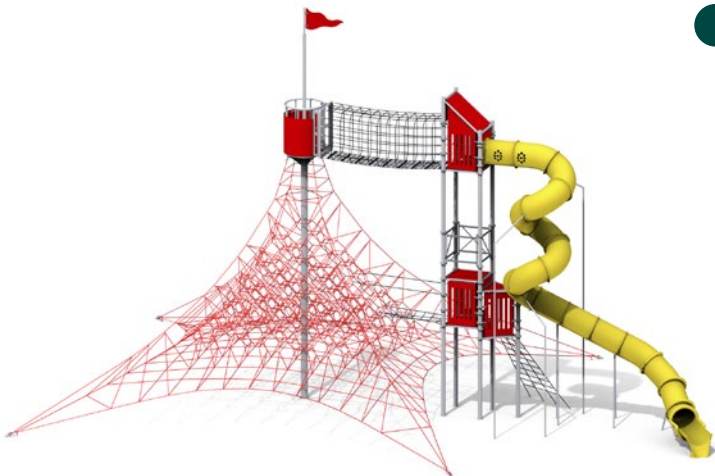

### Use Zone View

<b>Product Number</b>	<b>RC-T1011-S</b>
<b>Age</b>	6~12
<b>Capacity</b>	50
<b>Product Size</b>	(m) 10.64 X 10.74 ('-") 34' 11" X 35' 3"
<b>Overall Height</b>	(m) 5.82 / ('-) 19' 1"
<b>Fall Height</b>	(m) 1.80 / ('-) 5' 11"
<b>Use Zone</b>	(m) 11.27 X 14.30 ('-") 36' 12" X 46' 11"

4

To more see 'SCAN'  
**RC-T1016**

Use Zone View

<b>Product Number</b>	<b>RC-T1016</b>
<b>Product name</b>	Tower Net concept design
<b>Age</b>	6~12
<b>Capacity</b>	200
<b>Product Size</b>	(m) 21.00 X 22.25 ('-") 70' 7" X 49' 8"
<b>Overall Hight</b>	(m) 12.54 / ('-) 41' 2"
<b>Fall Hight</b>	(m) 2.20 / ('-) 7' 3"
<b>Use Zone</b>	(m) 24.00 X 25.76 ('-") 78' 9" X 84' 6"