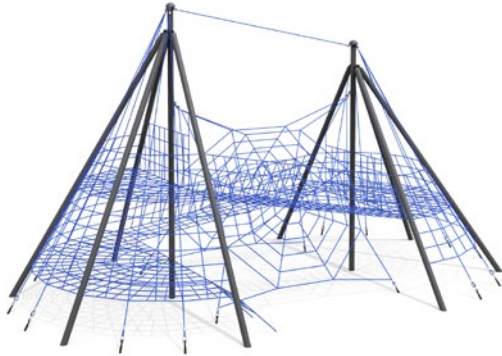

# NEW DESIGN Tower Play

**New Design**

Playground Net manufacturer RX Compound wire Rope  
Customized Design for playground Equipment

Use Zone View

Product Number	<b>RC-T1001</b>
Age	6~12
Capacity	100
Product Size	(m) 12.44 X 7.84 ('-") 40' 10" X 25' 7"
Overall Height	(m) 6.82 / ('-) 22' 5"
Fall Height	(m) 1.80 / ('-) 5' 11"
Use Zone	(m) 15.80 X 10.80 ('-") 51' 11" X 35' 6"

Use Zone View

Product Number	<b>RC-T1001-S</b>
Age	6~12
Capacity	100
Product Size	(m) 12.44 X 11.25 ('-") 40' 10" X 36' 11"
Overall Height	(m) 6.82 / ('-) 22' 5"
Fall Height	(m) 1.80 / ('-) 5' 11"
Use Zone	(m) 15.80 X 13.91 ('-") 51' 11" X 45' 8"

Use Zone View

Product Number	<b>RC-T1002</b>
Age	6~12
Capacity	50
Product Size	(m) 8.87 X 7.58 ('-") 29' 11" X 24' 11"
Overall Height	(m) 5.20 / ('-) 17' 1"
Fall Height	(m) 0.50 / ('-) 1' 8"
Use Zone	(m) 11.55 X 10.02 ('-") 37' 11" X 32' 11"