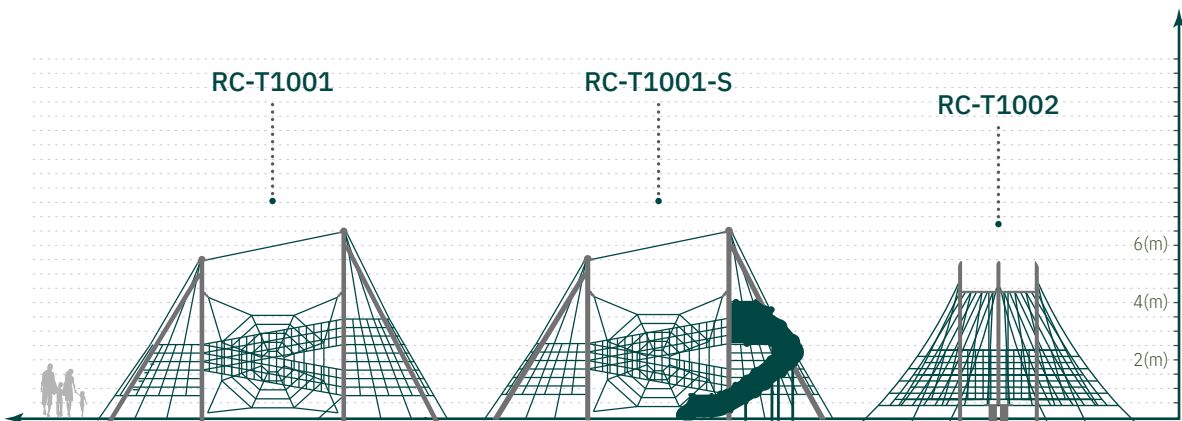

High Level

Product Spec

Steel Pipe φ 139.8	Tube Slide PE(Polyethylene)	Ball Aluminum
Rope φ 20	Panel HDPE(High Density PE)	Post Plate Powder Coating