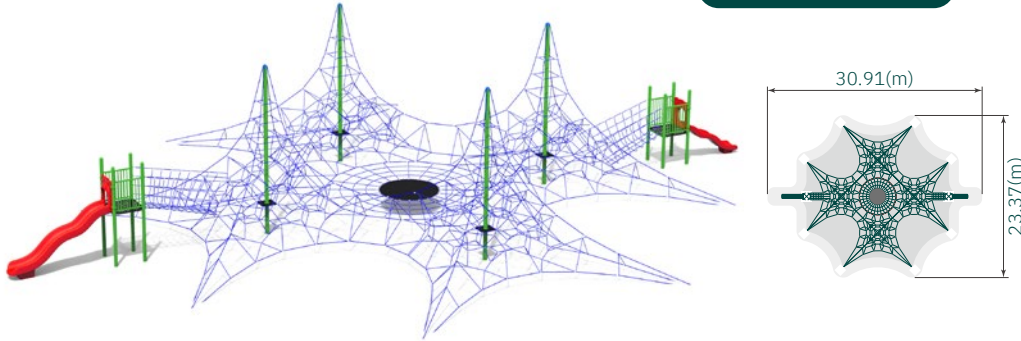

# Tower Play

1001~1016-series

4

To more see SCAN  
RC-T1006

High Level

Rope Connector

### Use Zone View

<b>Product Number</b>	<b>RC-T1009</b>
<b>Age</b>	6~12
<b>Capacity</b>	230
<b>Product Size</b>	(m) 26.78 X 20.51 ('-") 87' 11" X 67' 4"
<b>Overall Height</b>	(m) 5.77 / ('-) 18' 11"
<b>Fall Height</b>	(m) 1.90 / ('-) 6' 3"
<b>Use Zone</b>	(m) 30.91 X 23.37 ('-") 101' 6" X 76' 9"

### Use Zone View

<b>Product Number</b>	<b>RC-T1010</b>
<b>Age</b>	6~12
<b>Capacity</b>	75
<b>Product Size</b>	(m) 15.16 X 15.16 ('-") 49' 9" X 49' 9"
<b>Overall Height</b>	(m) 5.70 / ('-) 18' 8"
<b>Fall Height</b>	(m) 2.00 / ('-) 6' 7"
<b>Use Zone</b>	(m) 18.70 X 18.70 ('-") 61' 4" X 61' 4"