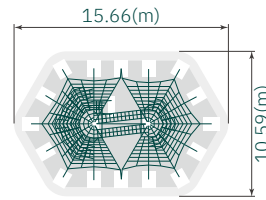

Use Zone View

Product Number	<b>RC-T1001-S</b>
Age	6~12
Capacity	100
Product Size	(m) 12.44 X 11.25 ('-") 40' 10" X 36' 11"
Overall Height	(m) 6.82 / ('-) 22' 5"
Fall Height	(m) 1.80 / ('-) 5' 11"
Use Zone	(m) 15.80 X 13.91 ('-") 51' 11" X 45' 8"

Use Zone View

Product Number	<b>RC-T1002</b>
Age	6~12
Capacity	50
Product Size	(m) 8.87 X 7.58 ('-") 29' 11" X 24' 11"
Overall Height	(m) 5.20 / ('-) 17' 1"
Fall Height	(m) 0.50 / ('-) 1' 8"
Use Zone	(m) 11.55 X 10.02 ('-") 37' 11" X 32' 11"

### High Level

### Use Zone View

<b>Product Number</b>	<b>RC-T1006</b>
<b>Age</b>	6~12
<b>Capacity</b>	100
<b>Product Size</b>	(m) 12.36 X 7.10 ('-") 40' 7" X 23' 4"
<b>Overall Height</b>	(m) 7.61 / ('-) 24' 12"
<b>Fall Height</b>	(m) 2.10 / ('-) 6' 11"
<b>Use Zone</b>	(m) 15.66 X 10.59 ('-") 51' 5" X 34' 9"