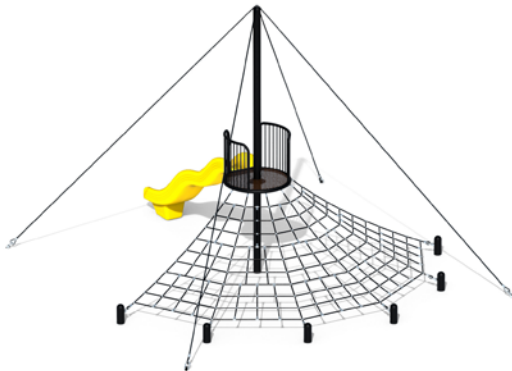

### Use Zone View

<b>Product Number</b>	<b>RC-T1006</b>
<b>Age</b>	6~12
<b>Capacity</b>	100
<b>Product Size</b>	(m) 12.36 X 7.10 ('-") 40' 7" X 23' 4"
<b>Overall Height</b>	(m) 7.61 / ('-) 24' 12"
<b>Fall Height</b>	(m) 2.10 / ('-) 6' 11"
<b>Use Zone</b>	(m) 15.66 X 10.59 ('-") 51' 5" X 34' 9"

### Use Zone View

<b>Product Number</b>	<b>RC-T1007</b>
<b>Age</b>	6~12
<b>Capacity</b>	95
<b>Product Size</b>	(m) 16.89 X 16.89 ('-") 55' 5" X 55' 5"
<b>Overall Height</b>	(m) 8.78 / ('-) 28' 10"
<b>Fall Height</b>	(m) 2.30 / ('-) 7' 7"
<b>Use Zone</b>	(m) 19.53 X 19.53 ('-") 64' 2" X 64' 2"