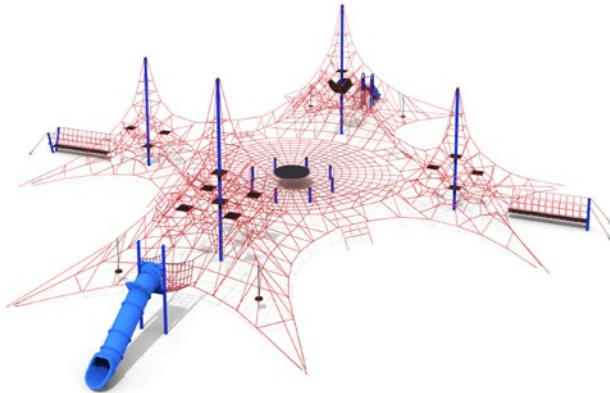

### High Level

### Product Spec

		
Steel Pipe φ 139.8	Tube Slide PE(Polyethylene)	Ball Aluminum
		
Rope φ 20	Panel HDPE(High Density PE)	Post Plate Powder Coating

Use Zone View

Product Number	<b>RC-T1003-2</b>
Age	6~12
Capacity	20
Product Size	(m) 2.80 X 2.80 ('-") 9' 2" X 9' 2"
Overall Height	(m) 5.30 / ('-) 17' 5"
Fall Height	(m) 2.90 / ('-) 9' 6"
Use Zone	(m) 5.80 X 5.80 ('-") 19' 1" X 19' 1"